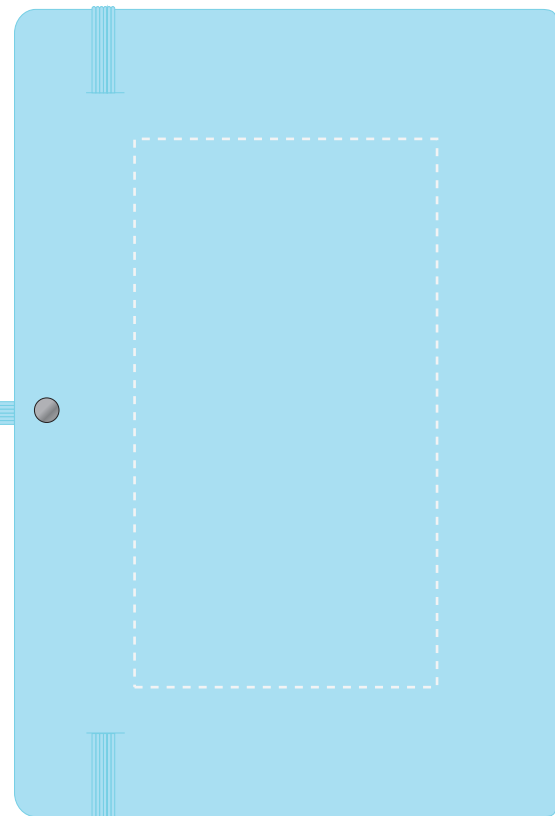

We stock this item in the following colours

**PANTONE REFERENCE(S)**

 Full Colour Printing

Product Image for visualisation
- colours may vary

ARTWORK SCALE 50%

- CENTRED TO PRINT AREA
- CENTRED TO NOTEBOOK

ARTWORK SCALE 50%

- CENTRED TO PRINT AREA
- CENTRED TO NOTEBOOK

The dashed line is to demonstrate print area and will not appear on your printed item

PLEASE NOTE:

- All colours including print and product are for visual purposes only and should not be regarded as the actual colour of the product and print.
- Some products may vary from batch to batch and may differ from previous orders.
- The colour and texture of a product can also have an effect on the final print colour.
- By approving this order we accept that you understand these terms.

To proceed, please approve visual via the online system.

ARTWORK SCALE 100%

Max print area: 195mm x 100mm

ARTWORK SCALE 100%

Max print area: 145mm x 80mm