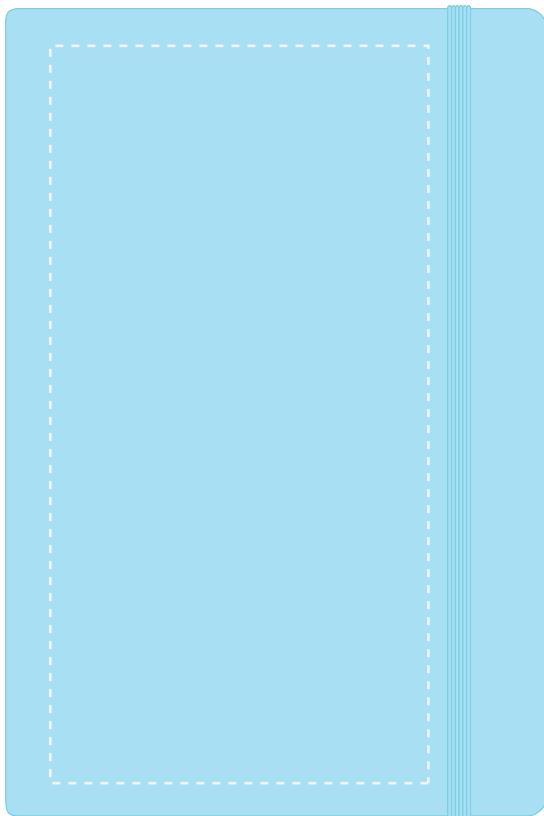

Your Ref:
Our Ref:

Quantity:
Version: 1

Product Code: QS0345
Product Colour: PASTEL BLUE

PRINTING CONCERNS:

Please note that this product has Sustainability Markings that are not visible from this perspective

We stock this item in the following colours

**PANTONE REFERENCE(S)**

 Full Colour Printing

Product Image for visualisation
- colours may vary

ARTWORK SCALE 50%

- CENTRED TO PRINT AREA
- CENTRED TO NOTEBOOK

ARTWORK SCALE 50%

- CENTRED TO PRINT AREA
- CENTRED TO NOTEBOOK

The dashed line is to demonstrate print area and will not appear on your printed item

PLEASE NOTE:

- All colours including print and product are for visual purposes only and should not be regarded as the actual colour of the product and print.
- Some products may vary from batch to batch and may differ from previous orders.
- The colour and texture of a product can also have an effect on the final print colour.
- By approving this order we accept that you understand these terms.